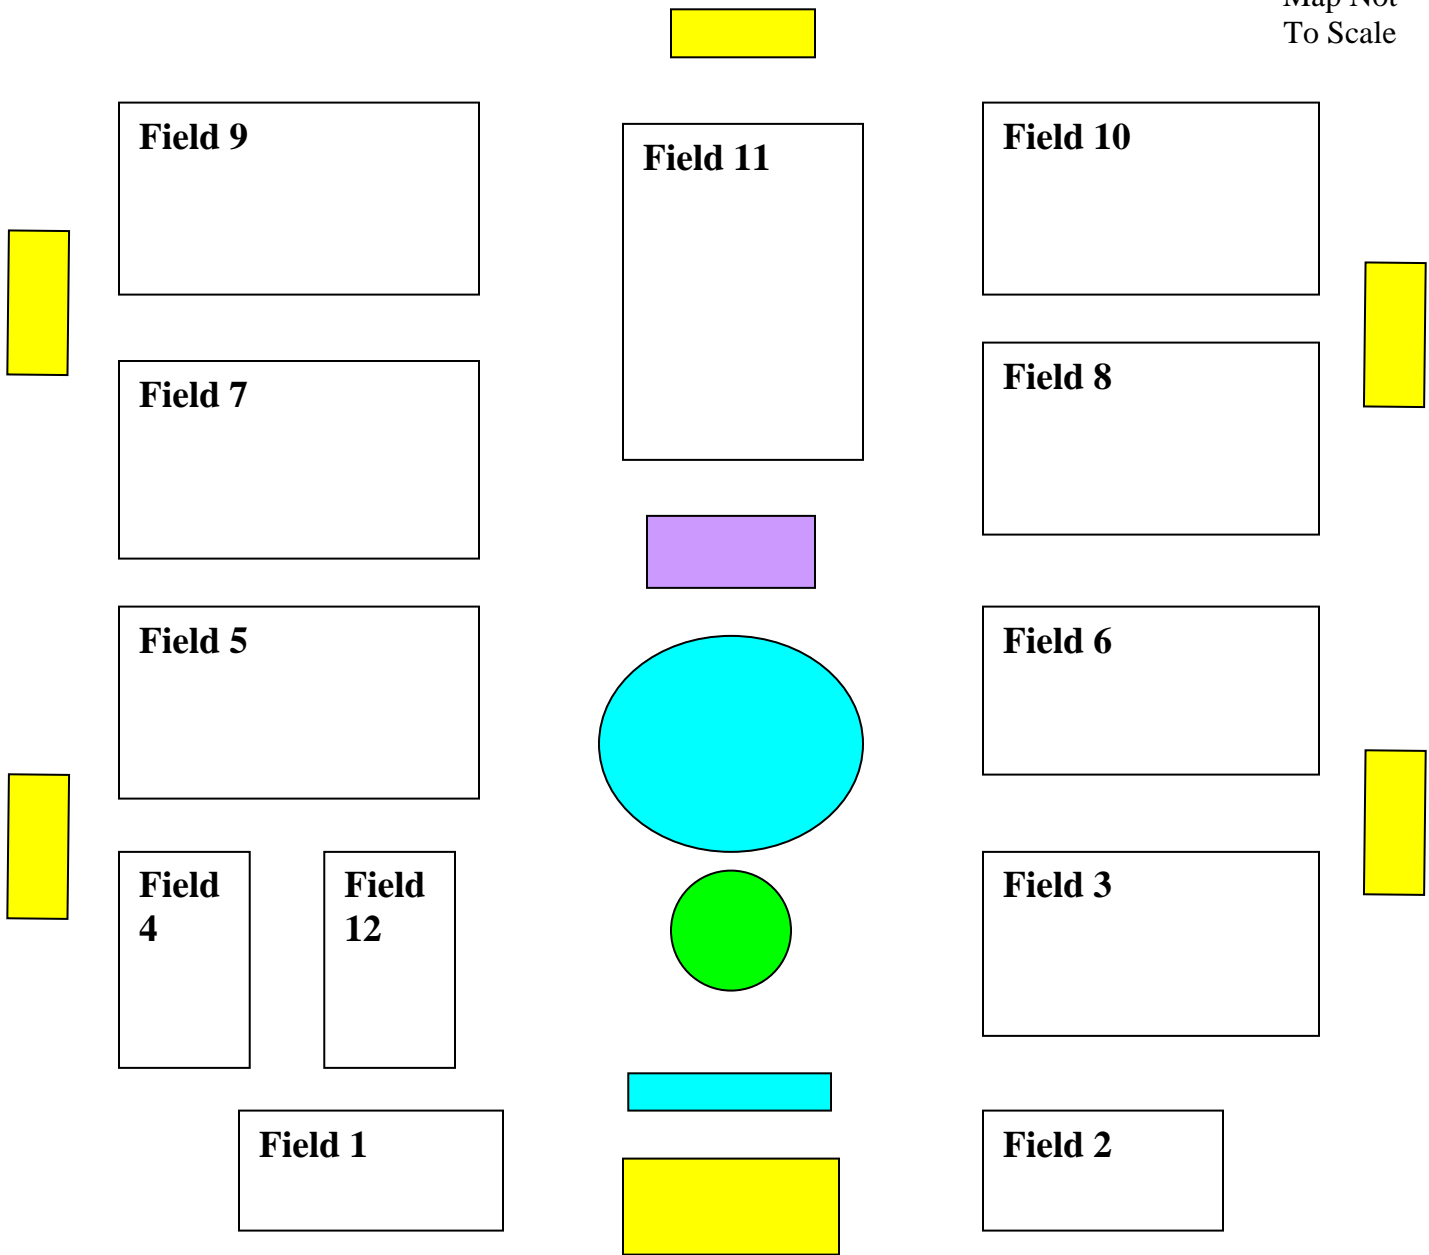

# Brewster Park Field Layout - Final Coyote Classic Tournament

Map Not  
To Scale

-  **Tournament headquarters**
-  **Restrooms-building or portables**
-  **Food and equipment vendors**
-  **Kidzone vendor**