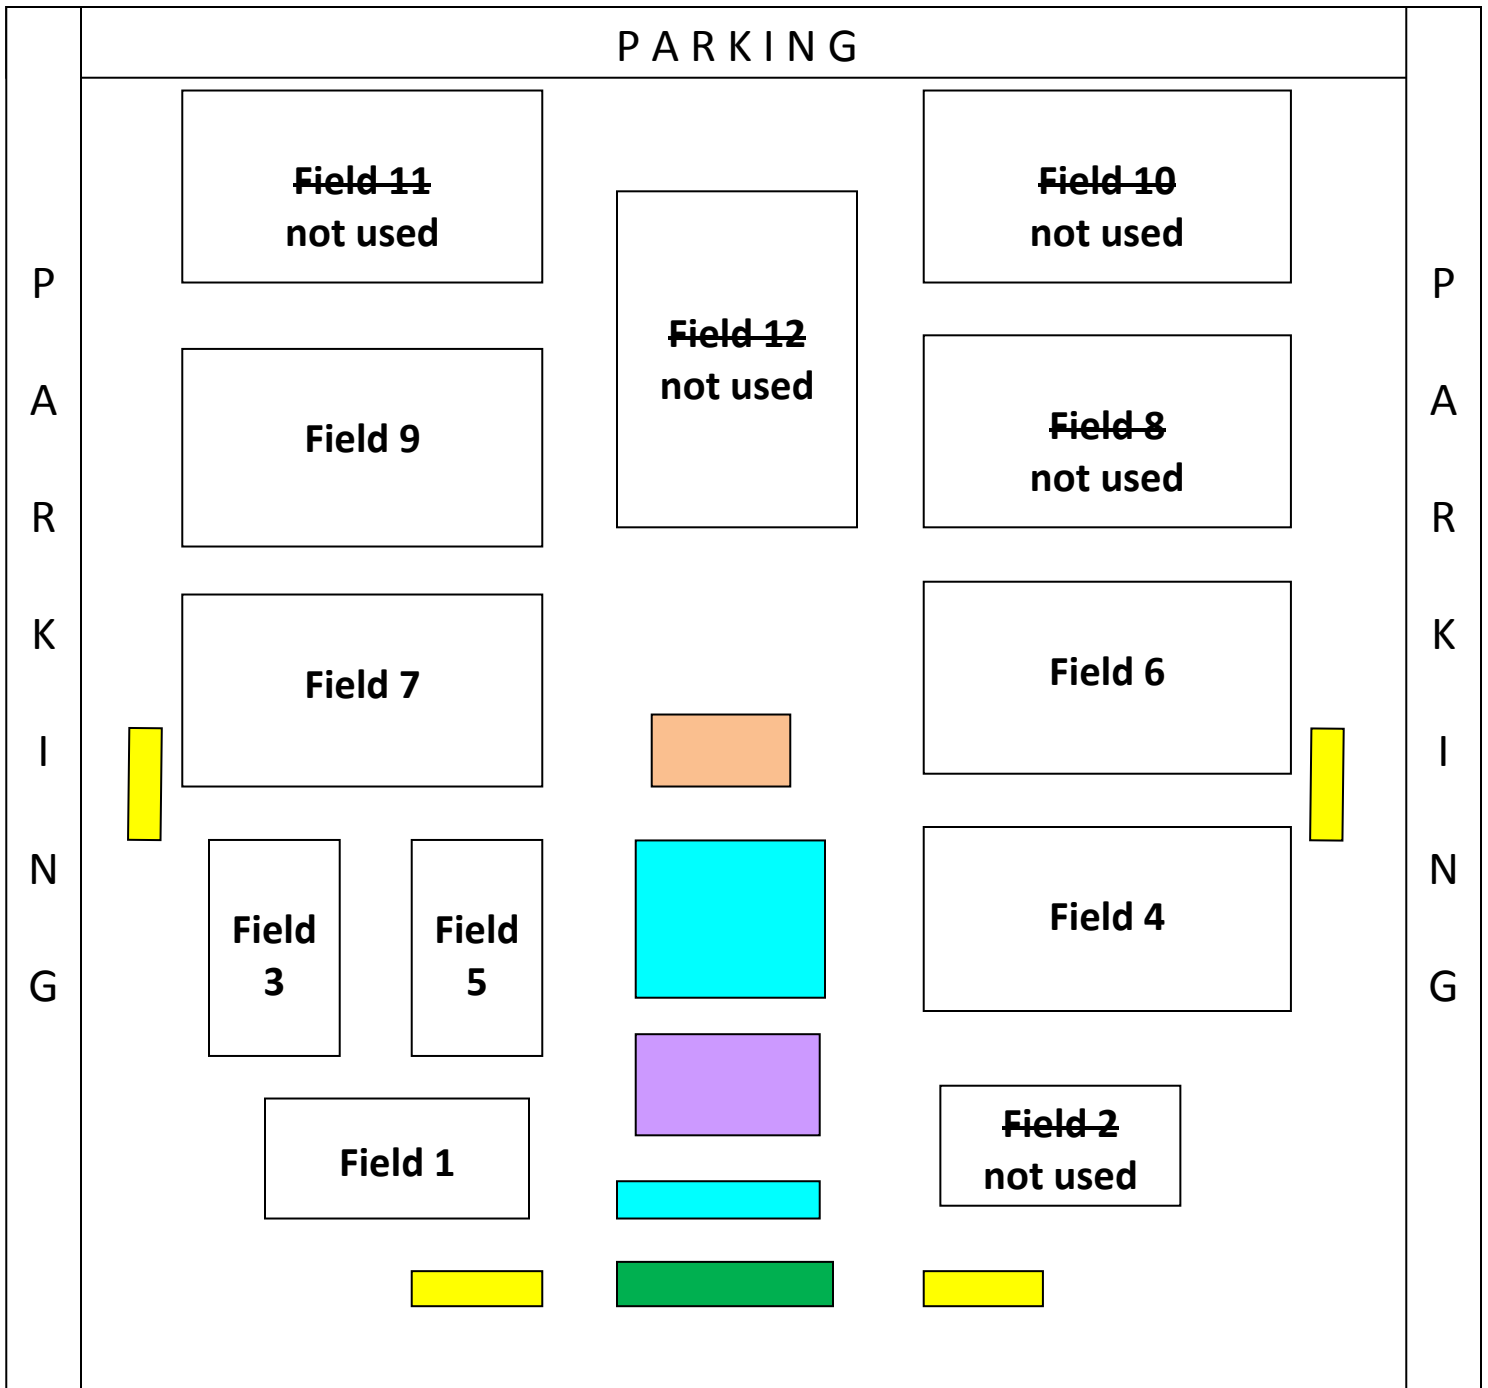

Brewster Park Field Layout Summer Sizzle Tournament

- Tournament Headquarters – Check-in**
- Restrooms – portables**
- Food / Equipment Vendors**
- Park building – no services**
- Restrooms – brick & mortar**

N
 Map Not
 To Scale